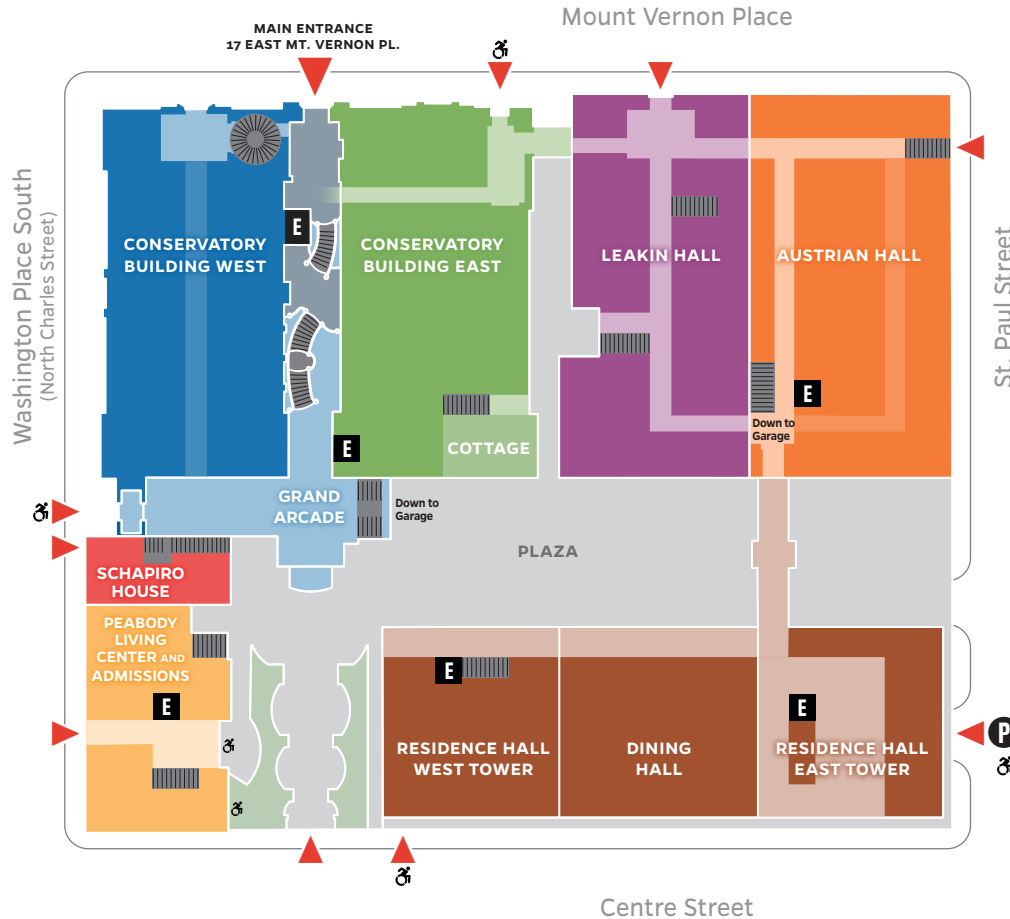

Peabody Institute Campus

- ▲ = ID Card Entrance
- ♻️ = Accessible Entrance
- P = Garage Entrance
- E = Elevator

2019-08

AUSTRIAN HALL	
Basement	Dance Department, Dance Studios
Plaza	Arthur Friedheim Library, Peabody Archives, Practice Rooms
1st Floor	Practice Rooms
2nd Floor	Academic Affairs, Conservatory Registrar, Jazz Studios, Practice Rooms
CENTRE STREET COMPLEX	
7-9 East Centre Street	
Basement	Facilities Administration Office, Faculty Offices
1st Floor	Human Resources
2nd Floor	Administrative Services, Faculty Offices
3rd Floor	Faculty Office
CENTRE STREET PERFORMANCE STUDIO AND MAESTRO'S CAFE	
3-5 East Centre Street (Accessible Entrance)	
CONSERVATORY BUILDING WEST	
1 East Mt. Vernon Place (Special Events Only)	
Undercroft	Piano Maintenance Office
Arcade	Faculty Administrative Assistant Office, Faculty Lounge, GA Mailboxes, Percussion Studios
1st Floor	Miriam A. Friedberg Concert Hall
2nd Floor	Leith Symington Griswold Hall, Humanities Offices, Music Education Offices, Recording Arts Offices
3rd Floor	Computer Music Studios
4th Floor	Faculty Studios
CONSERVATORY BUILDING EAST	
19 East Mt. Vernon Place (Accessible Main Entrance)	
Arcade	Conductors' Suite, Joe Byrd Hall
Arcade North	Cohen-Davison Family Theatre
Mezzanine	Concert Office, Ensemble Office, T. Rowe Price Ensemble Library
1st Floor	The George Peabody Library
2nd Floor	Recording Studio
COTTAGE	
Plaza	Clinic for Performing Artists at Peabody
2nd floor	Learning Center