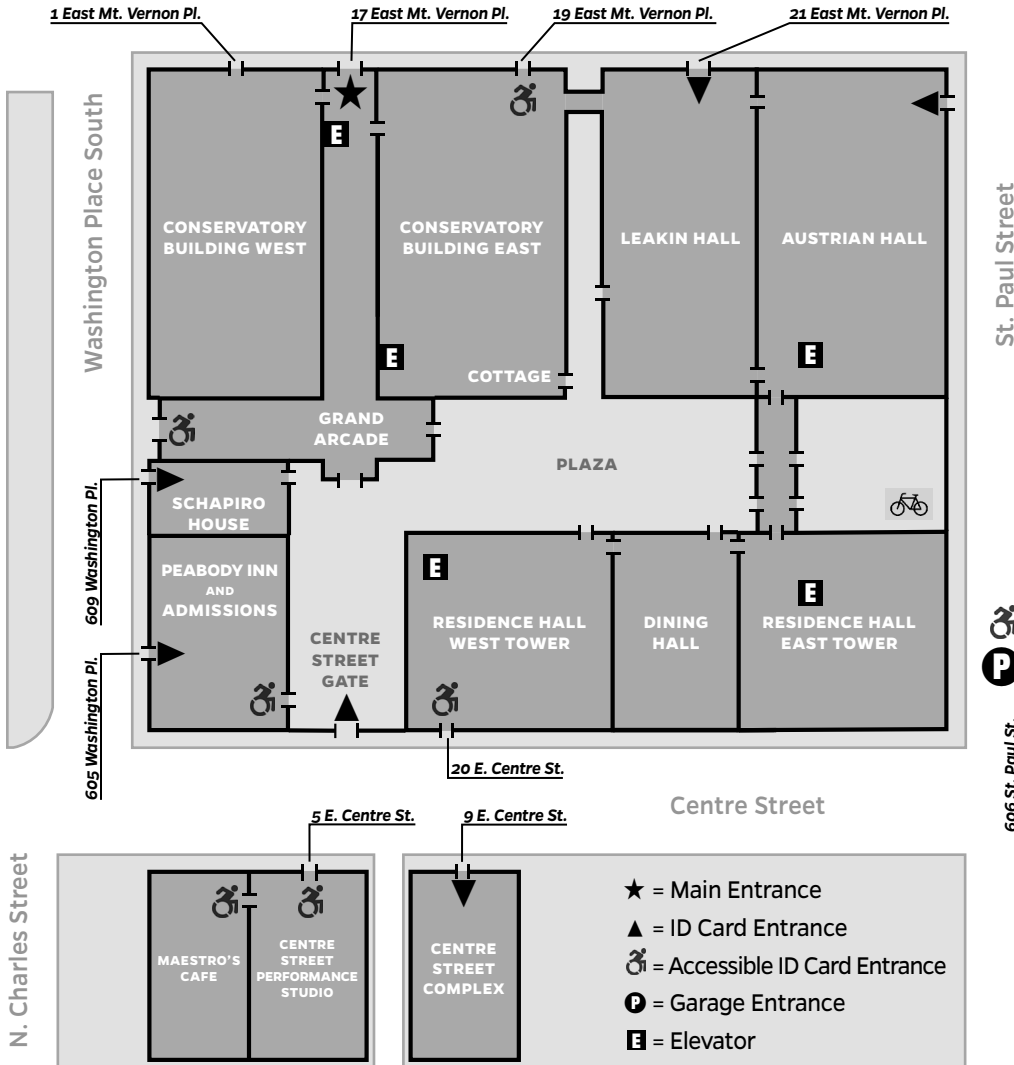

PEABODY INSTITUTE CAMPUS

updated 06-2015

Mount Vernon Place

AUSTRIAN HALL

Basement	Dance Department Office, Dance Studios
Plaza	Friedheim Library, Practice Rooms
1st Floor	Practice Rooms
2nd Floor	Academic Affairs, Jazz Studios, Practice Rooms, Conservatory Registrar

CENTRE STREET COMPLEX

7-9 East Centre Street

Basement	Facilities Administration Office and Faculty Offices
1st Floor	Human Resources
2nd Floor	Administrative Services, Faculty Offices
3rd Floor	Faculty Office

CENTRE STREET PERFORMANCE STUDIO AND MAESTRO'S CAFE

3-5 East Centre Street (Accessible Entrance)

CONSERVATORY BUILDING WEST

1 East Mt. Vernon Place (Special Events Only)

Undercroft	Piano Maintenance Office
Plaza	Faculty Administrative Assistant Office, Faculty Lounge, GA Mailboxes, Percussion Studios
1st Floor	Miriam A. Friedberg Concert Hall
2nd Floor	Leith Symington Griswold Hall , Humanities Offices, Music Education Offices, Recording Arts Offices
3rd Floor	Audio-Visual Services, Computer Music Studios
4th Floor	Faculty Studios

CONSERVATORY BUILDING EAST

19 East Mt. Vernon Place (Accessible Main Entrance)

Plaza	Conductors' Suite, Joe Byrd Hall
North Plaza	Cohen-Davison Family Theatre
Mezzanine	Concert Office, Ensemble Office, T. Rowe Price Ensemble Library
1st Floor	The George Peabody Library
2nd Floor	Recording Studio